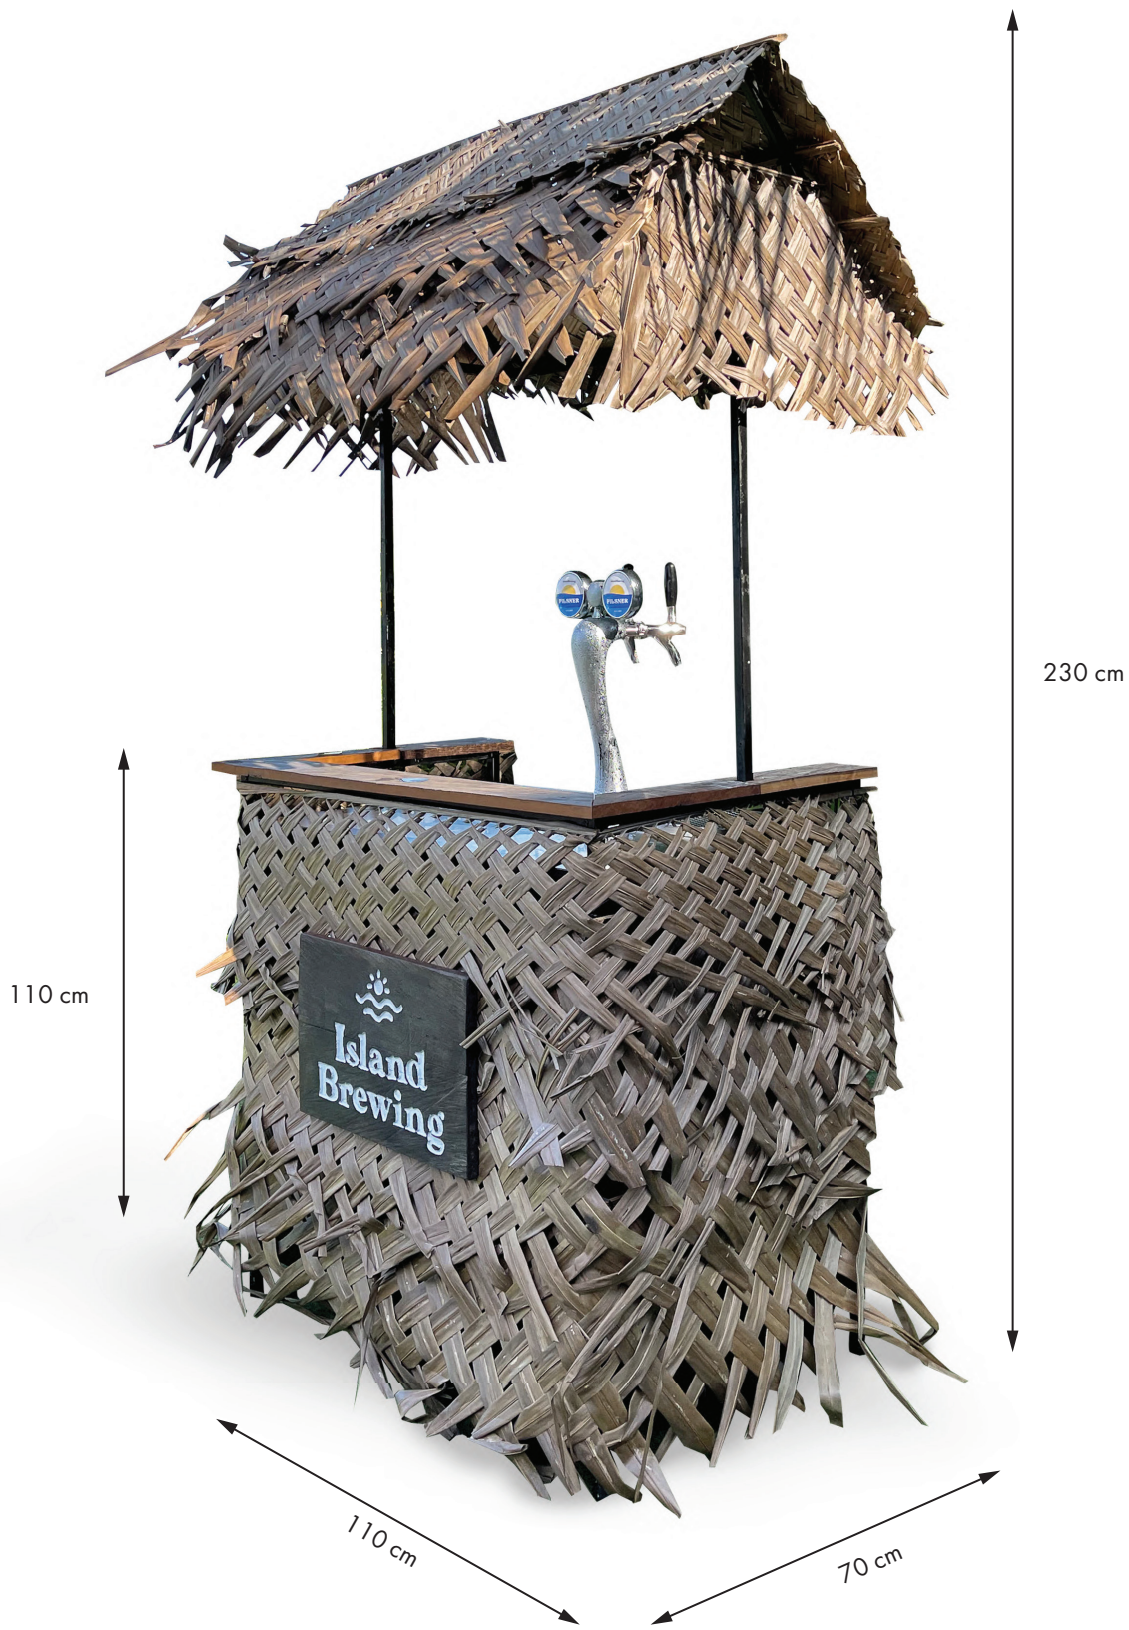

110 cm

230 cm

110 cm

70 cm

Island
Brewing